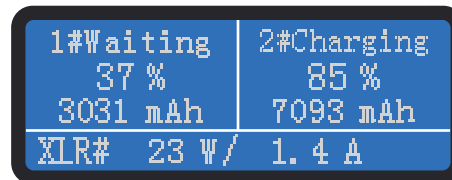

S-3812A/S

2-ch Simultaneous Fast Charger and Adaptor

S-3812A: for Gold mount batteries
S-3812S: for V-mount batteries

- ◆ 2-ch simultaneously charging
- ◆ 6A fast charging for SWIT S-8340/8360; S-8113/8180/8183; D-8161
- ◆ 3A charging for other SWIT batteries
- ◆ AC to 4-pin XLR adapting output
- ◆ Battery to 4-pin XLR adapting output
- ◆ Real-time Charging/Adapting info display
- ◆ V-mount / Gold mount option

Power	Max 240W
Input	AC 100V-240V, 50/60Hz
Charging output	DC16.8V, 6A×2 for SWIT S-8340/8360/8113/8180/8183, D-8161 DC16.8V, 3A×2 for other SWIT batteries
Adapting output	DC 16.8V, Max 12A/200W
Dimension	272×232×97mm

Real time Charging info display

Battery info

- Charging/Discharging status
- Real time capacity and percentage
- Real time Voltage/Current
- Remaining time to fully charged
- Remaining time to fully discharged
- Battery cycle times