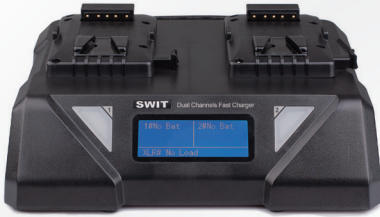

S-3812A/S

2-ch Simultaneous Fast Charger and Adaptor

S-3812A: for Gold mount batteries
S-3812S: for V-mount batteries

- ◆ 2-ch simultaneously charging
- ◆ 6A fast charging for SWIT S-8340/8360; S-8113/8180/8183; D-8161
- ◆ 3A charging for other SWIT batteries
- ◆ AC to 4-pin XLR adapting output
- ◆ Battery to 4-pin XLR adapting output
- ◆ Real-time Charging/Adapting info display
- ◆ V-mount / Gold mount option

Power	Max 240W
Input	AC 100V-240V, 50/60Hz
Charging output	DC16.8V, 6A×2 for SWIT S-8340/8360/8113/8180/8183, D-8161 DC16.8V, 3A×2 for other SWIT batteries
Adapting output	DC 16.8V, Max 12A/200W
Dimension	272×232×97mm

Real time Charging info display

Battery info

- Charging/Discharging status
- Real time capacity and percentage
- Real time Voltage/Current
- Remaining time to fully charged
- Remaining time to fully discharged
- Battery cycle times

Remark: The battery info display only available with SWIT digital Li-ion batteries: S-8320 / S-8340 / S-8360 / D-8161.
 For other non-digital batteries, the charger will only display real time voltage and current.